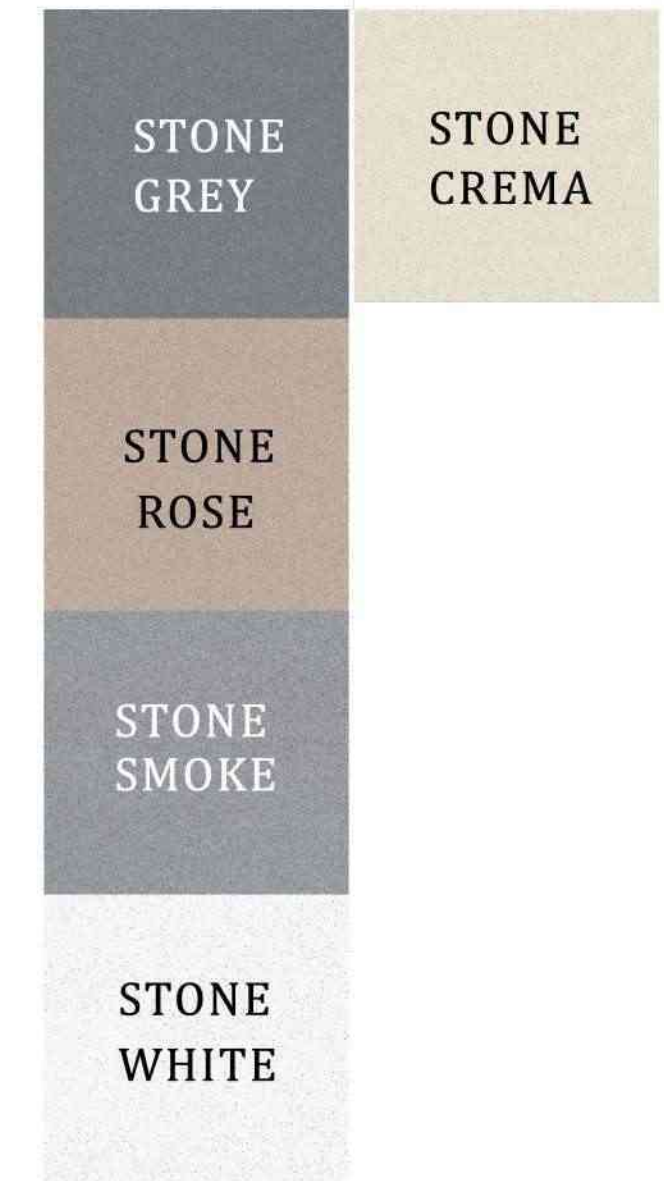

SRINIVASA INTERNATIONAL
Home Solutions

FULLBODY
VITRIFIED TILES

600x600
mm

SURFACE : PREMIUM MATT

MATT

600x600mm

600x600mm

SURFACE : SMOOTH GLOSSY

GLOSSY

600x600mm

600x600mm

W
WHITE

600x600mm

ROCK WHITE

Surface : Matt

STONE WHITE

ROCK GREY

STONE GREY

Surface : Matt

Surface : Glossy

ROCK GREY

SIZE : 600x600mm SURFACE : PREMIUM MATT & GLOSSY

B
BLACK

600x600mm