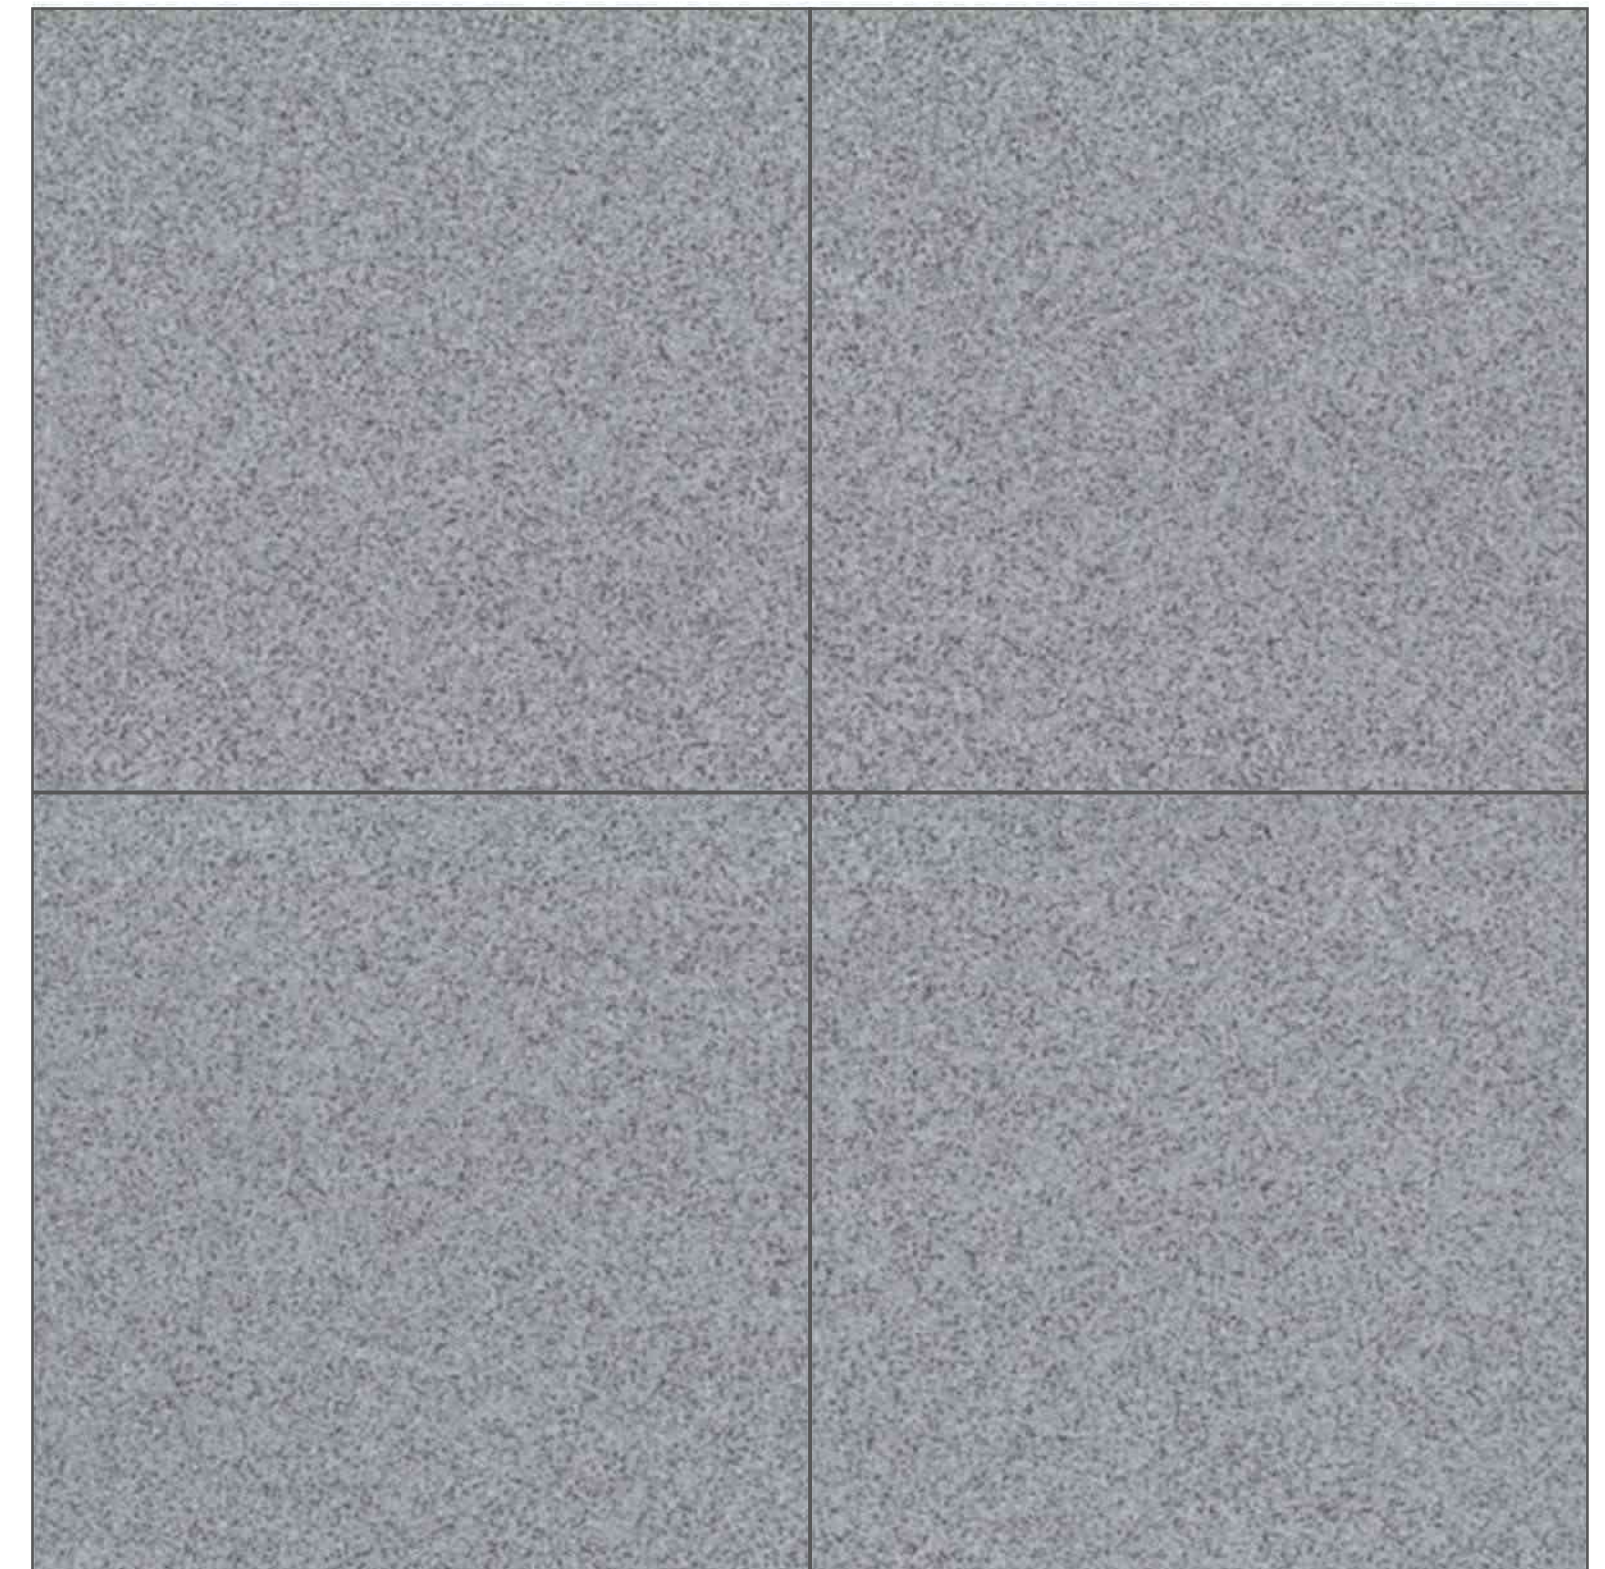

SRINIVASA INTERNATIONAL
Home Solutions

ROCK SMOKE

STONE SMOKE

Surface : Matt

Surface : Glossy